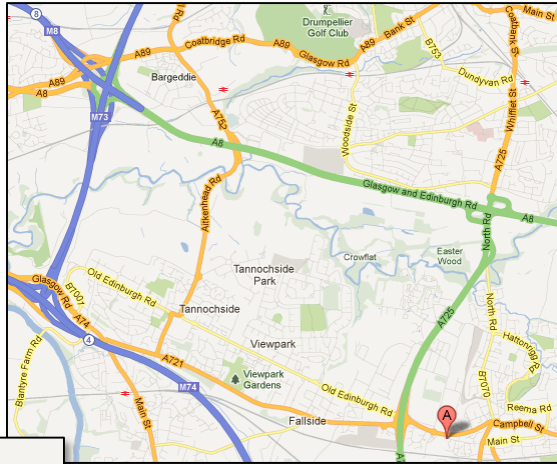

# Directions to Sir Matt Busby Sports Complex

## Travelling from Glasgow/Edinburgh

Leave the M8/A8 at the Shawhead Junction and proceed South along the A725 to the Junction marked Bellshill/Tannochside. Take the first exit on the roundabout. Then take the third exit on the next roundabout. The overflow car park is directly through the next roundabout and The Sir Matt Busby Centre is to the left.

## Travelling from Glasgow South/Eastkilbride/South

Leave the M74 at Junction 5 and proceed North on the A725. Take the second junction marked Bellshill/Tannochside. Take the fourth exit on the roundabout. Then take the third exit on the next roundabout. The overflow car park is directly through the next roundabout and The Sir Matt Busby Centre is to the left.

## Parking

There is parking at the rear of the Sir Matt Busby Centre, but this fills very quickly. If this is full please use the overflow car parking area in front of Cardinal Newman High School and also the School Car Park. The white arrow pointing to the main car park has a walkway to the main car park and easier access to the building.