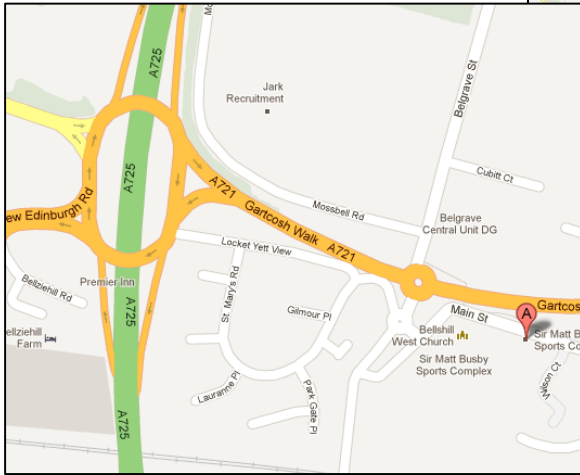

# Directions to Sir Matt Busby Sports Complex

## Travelling from Glasgow/Edinburgh

Leave the M8/A8 at the Shawhead Junction and proceed South along the A725 to the Junction marked Bellshill/Tannochside. Take the first exit on the roundabout. Then take the third exit on the next roundabout. The overflow car park is directly through the next roundabout and The Sir Matt Busby Centre is to the left.

## Travelling from Glasgow South/Eastkilbride/South

Leave the M74 at Junction 5 and proceed North on the A725. Take the second junction marked Bellshill/Tannochside. Take the fourth exit on the roundabout. Then take the third exit on the next roundabout. The overflow car park is directly through the next roundabout and The Sir Matt Busby Centre is to the left.

## Parking

There is parking at the rear of the Sir Matt Busby Centre, but this fills very quickly. If this is full please use the overflow car parking area in front of Cardinal Newman High School and also the School Car Park. The white arrow pointing to the main car park has a walkway to the main car park and easier access to the building.